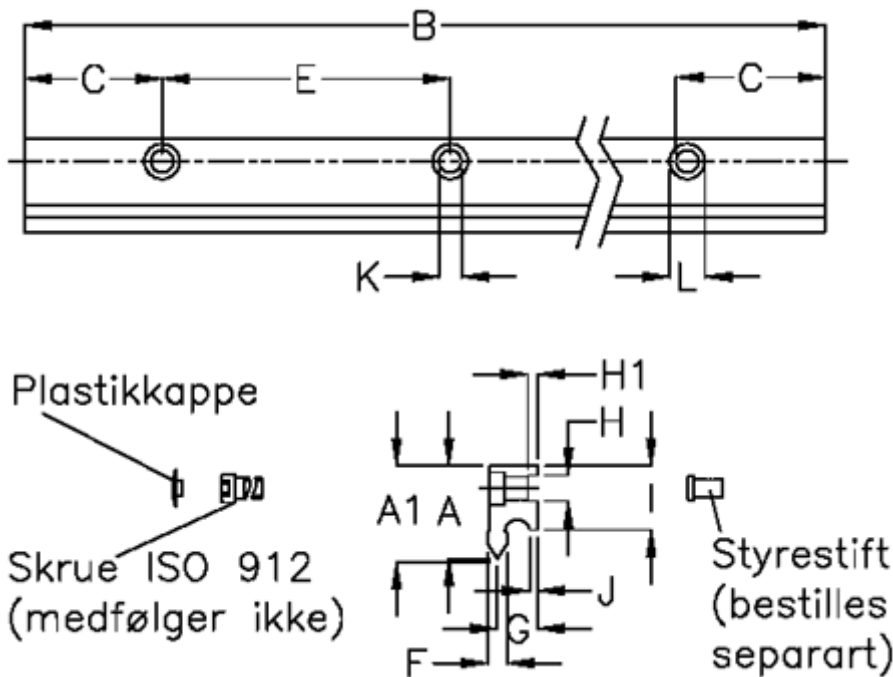

Article number: 057125434161

Description: Hepco GV3 slide NM E L3416 P1
with counterbored holes

Measures

A	= 29	G	= 12.5	Weight kg/1000 = 2.60
A1	= 29.37	H	= 8	
B	= 3416	H1	= 3.0	
C	= 43.0	I	= 20.00	
E	= 90	J	= 2.30	
F	= 6.21	K	= 7.0	
For bearing	= J34	L	= 11 x 6.1	
For guide pin	= SDP8	Precision type	= P1	